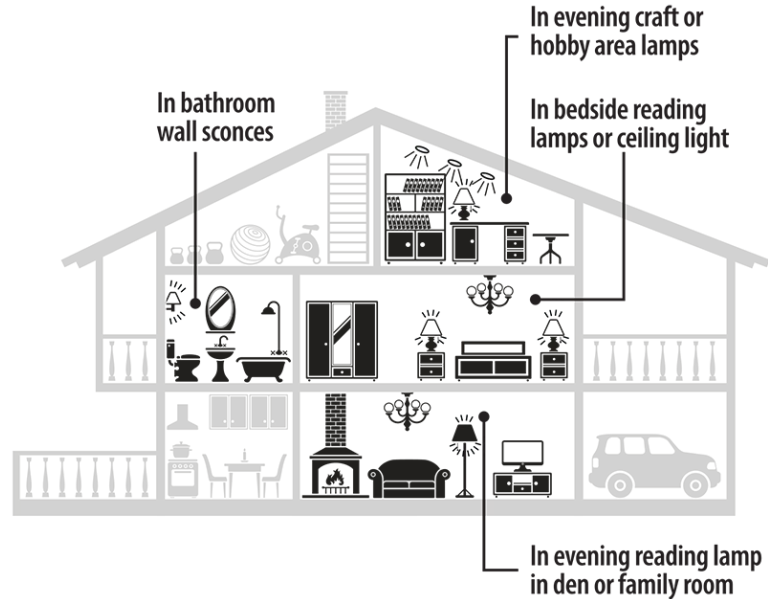

NorbSLEEP® A19 6W 1-Pack

The Sleep Right Light™

RETAIL

\$19.95

WHOLESALE

\$9.98

- Proper low-blue spectrum for melatonin production and enhanced sleep
- Supports normal circadian rhythm (sleep-wake cycles)
- Looks natural, soft white light

NorbRELIEF® A19 9W 1-Pack

The Migraine Light™

RETAIL

\$21.95

WHOLESALE

\$10.98

- Patented specialized narrowband pure-green, flicker-free light source
- Green light does not intensify migraine pain (and can even lead to pain reduction)
- Inexpensive, individual-controlled, drug free, non-invasive
- Can stimulate the body to make more of its own naturally occurring pain killers