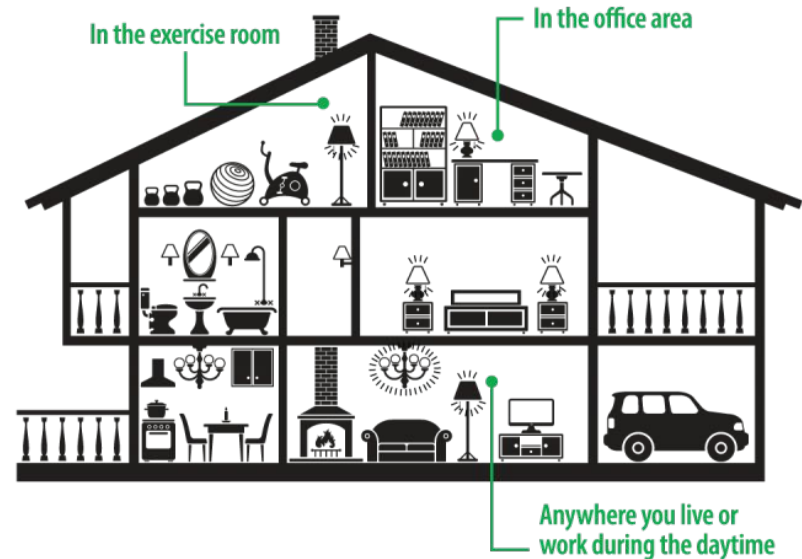

NorbRELIEF® A19 9W 1-Pack

The Migraine Light™

RETAIL

\$21.95

WHOLESALE

\$10.98

- Patented specialized narrowband pure-green, flicker-free light source
- Green light does not intensify migraine pain (and can even lead to pain reduction)
- Inexpensive, individual-controlled, drug free, non-invasive
- Can stimulate the body to make more of its own naturally occurring pain killers