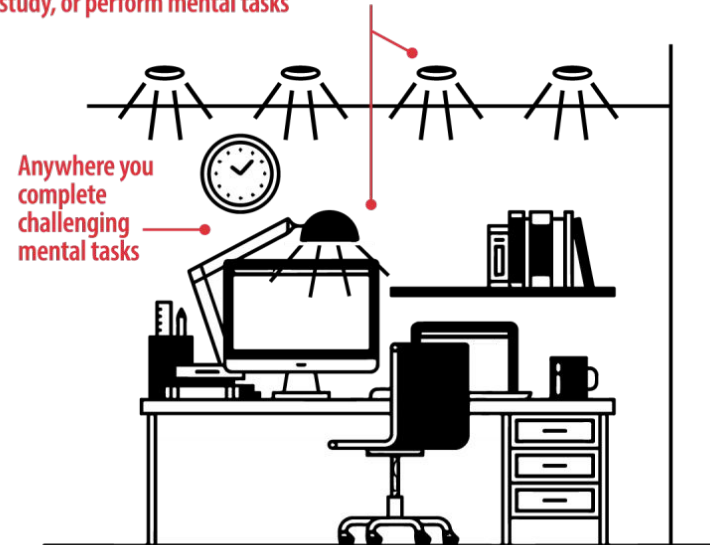

Near your computer, at your desk or ceiling lights, wherever you read, study, or perform mental tasks

Anywhere you complete challenging mental tasks

THE NORB PRODUCT LINE

SMILE™

Sun-Spectrum™ | The Gold Standard of Full Spectrum Lighting | For Mood & Energy
TURN ON YOUR SMILE >