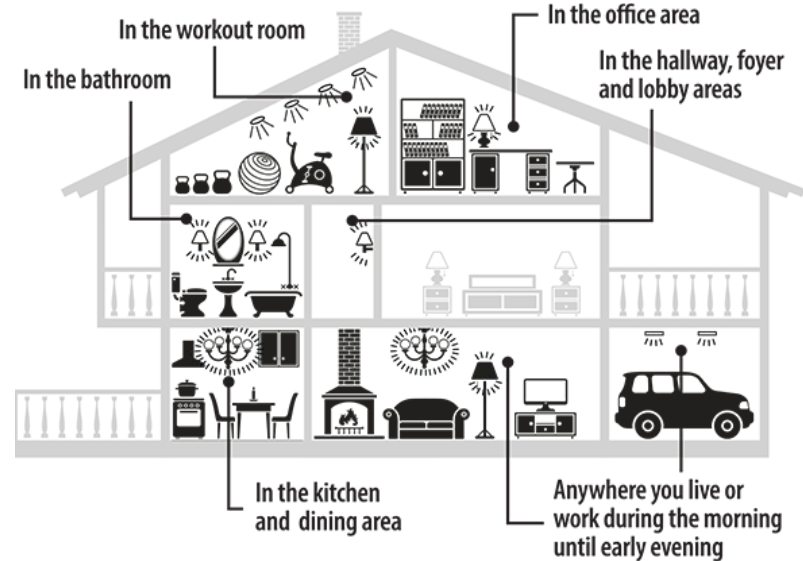

RETAIL

\$19.95

WHOLESALE

\$9.98

- Light spectrum is similar to sunshine, without the damaging UV rays
- Sunlight spectrum promotes happy mood; helps with Winter Blues and Seasonal Affective Disorder (SAD).
- Combats fatigue from too much time indoors—the average person spends 93 % of their time indoors in unnatural light spectrum.